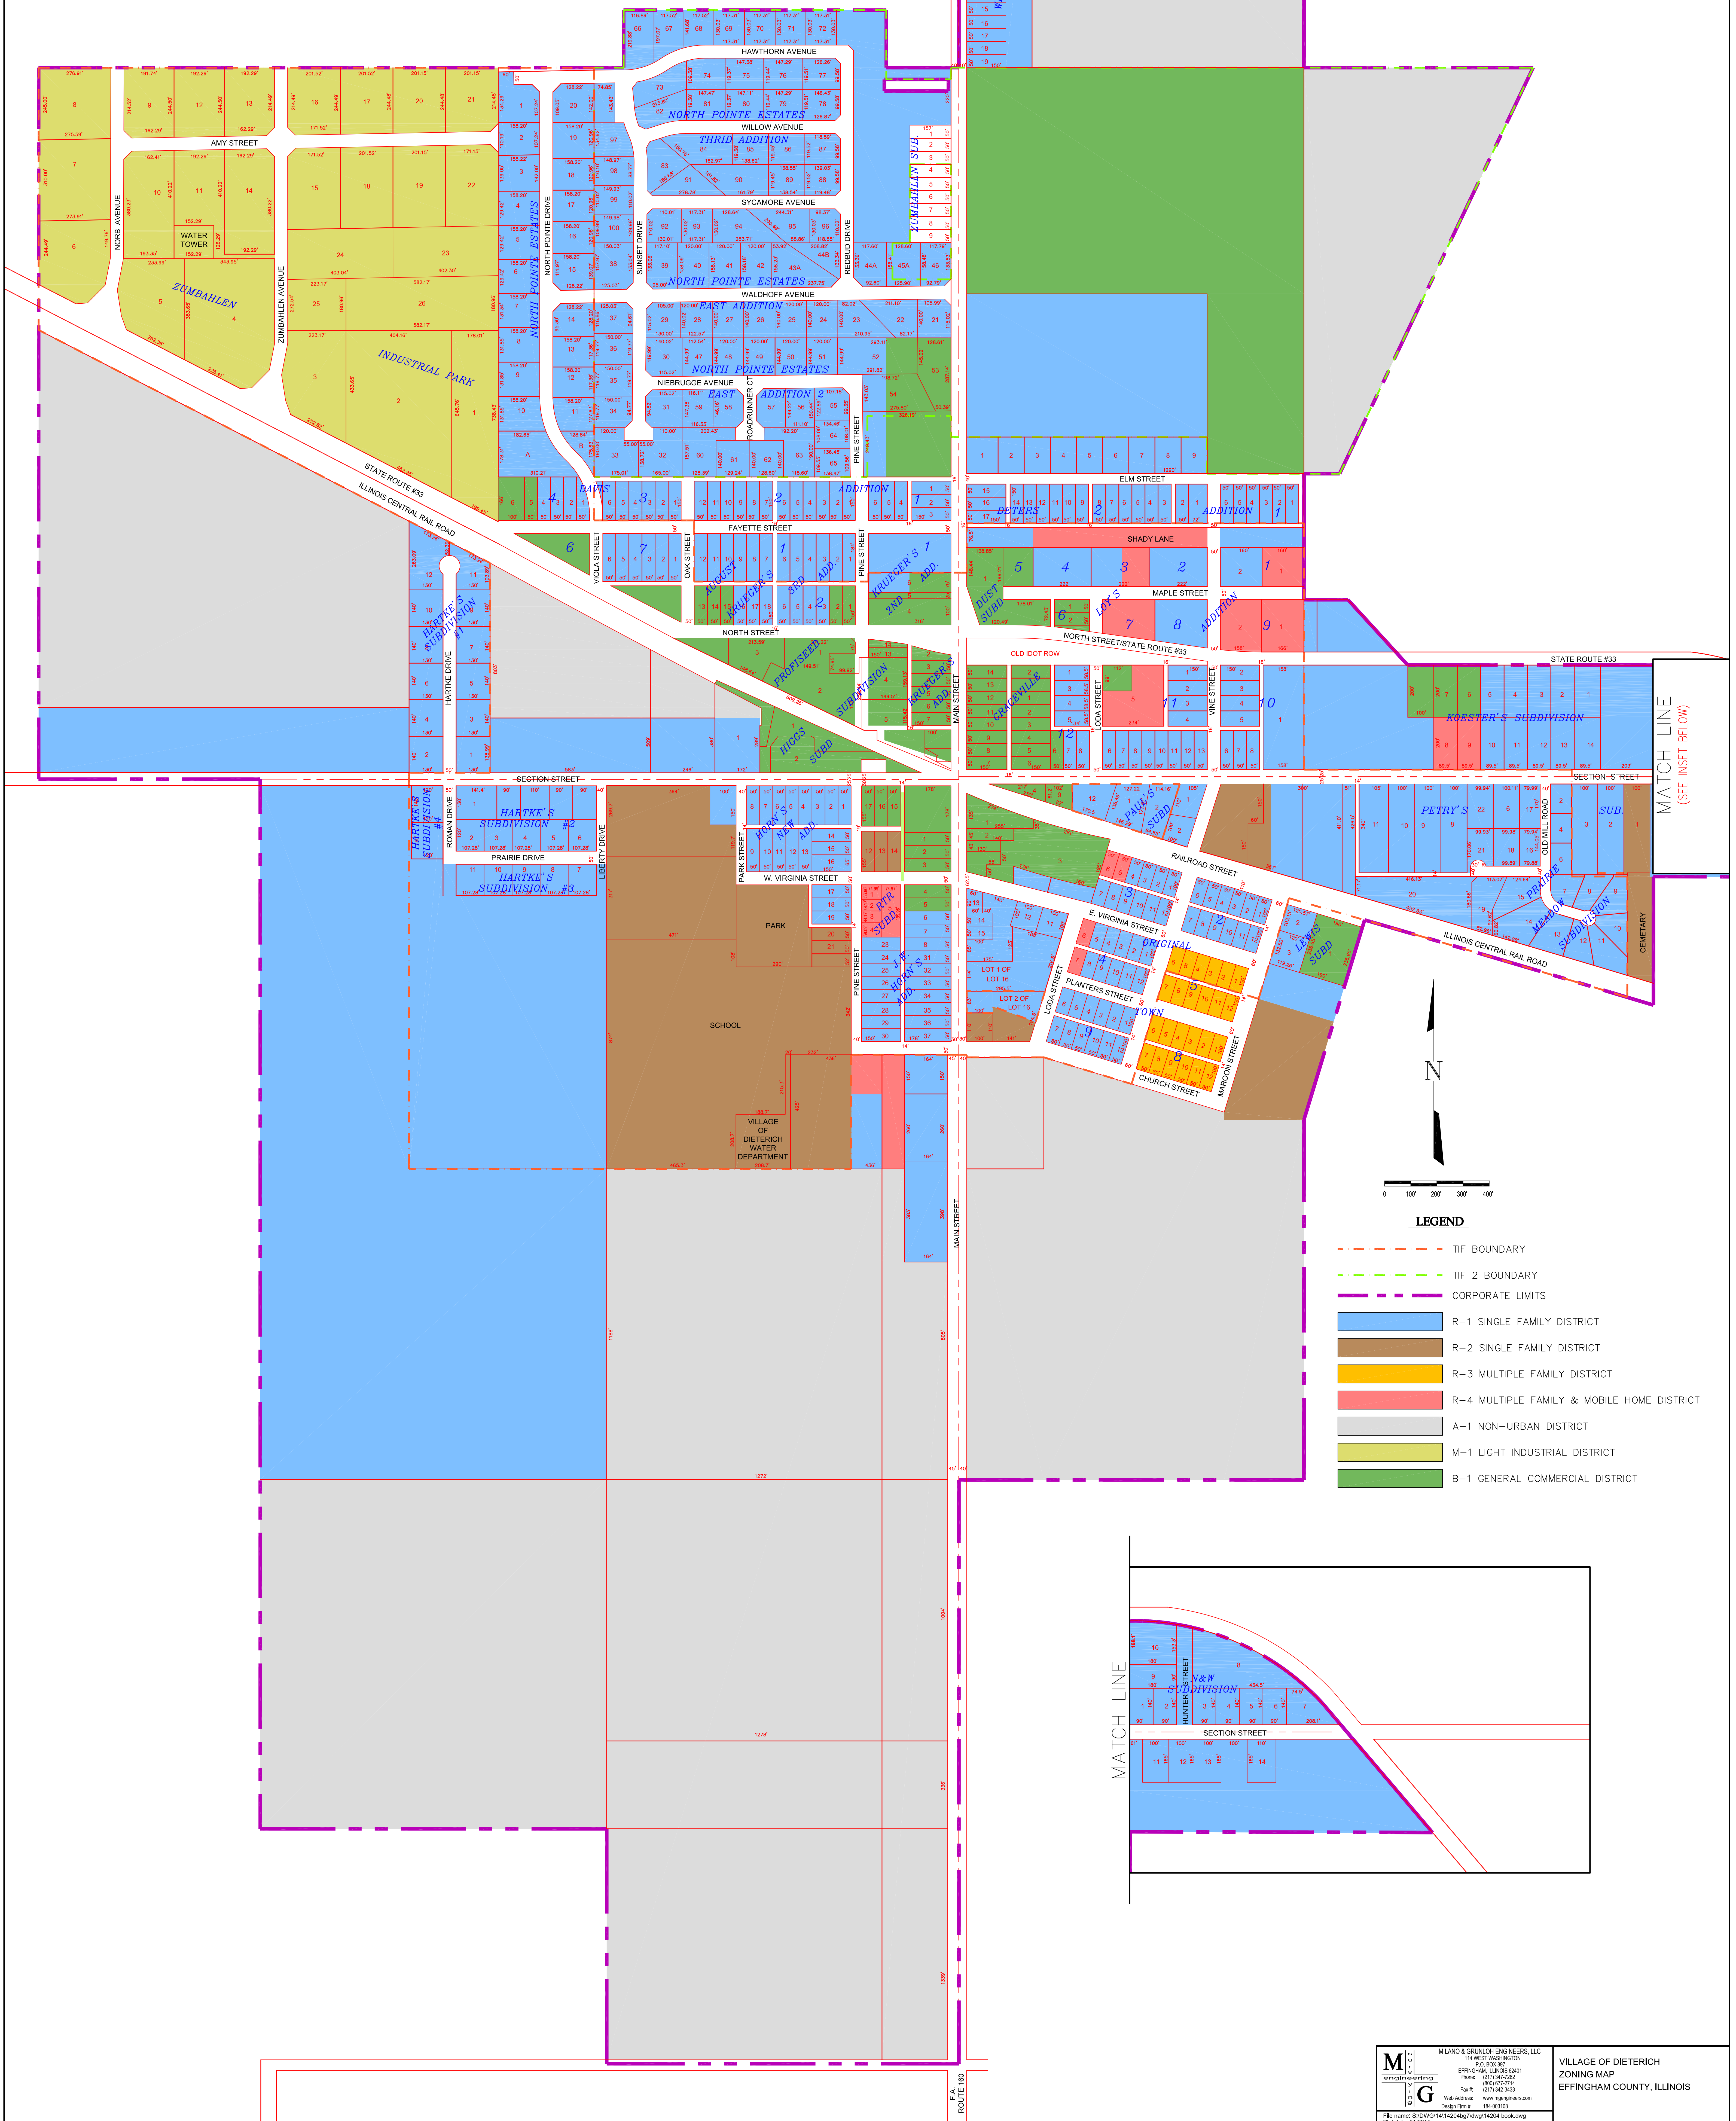

VILLAGE OF DIETERICH ZONING MAP EFFINGHAM COUNTY, ILLINOIS

- LEGEND**
- - - TIF BOUNDARY
 - - - TIF 2 BOUNDARY
 - CORPORATE LIMITS
 - R-1 SINGLE FAMILY DISTRICT
 - R-2 SINGLE FAMILY DISTRICT
 - R-3 MULTIPLE FAMILY DISTRICT
 - R-4 MULTIPLE FAMILY & MOBILE HOME DISTRICT
 - A-1 NON-URBAN DISTRICT
 - M-1 LIGHT INDUSTRIAL DISTRICT
 - B-1 GENERAL COMMERCIAL DISTRICT